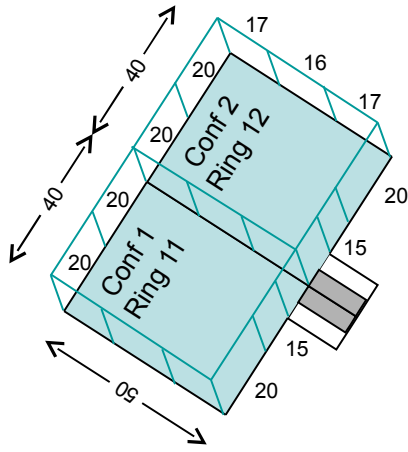

NORCAL "BEAT THE HEAT" MATCH SETUP 2010

Conformation ring setup: 18 poles

Obedience ring setup: 59 poles plus 8 baby gates (10ft ea)

Rally ring setup: 25 poles

Mist Tent

Check In &
Hospitality

= Canopy

= Table

= Ring Gates

Ring setup items needed: Total of 102 poles and 8 baby gates

- Obedience = 59 poles plus 8 baby gates (10ft ea) and 9 stanchions
- Rally = 25 poles
- Conformation = 18 poles
- Total of 6 club canopies for ring entrances (don't use one at practice ring)
- Total of 15 tables (figuring 2 for check in and hospitality)