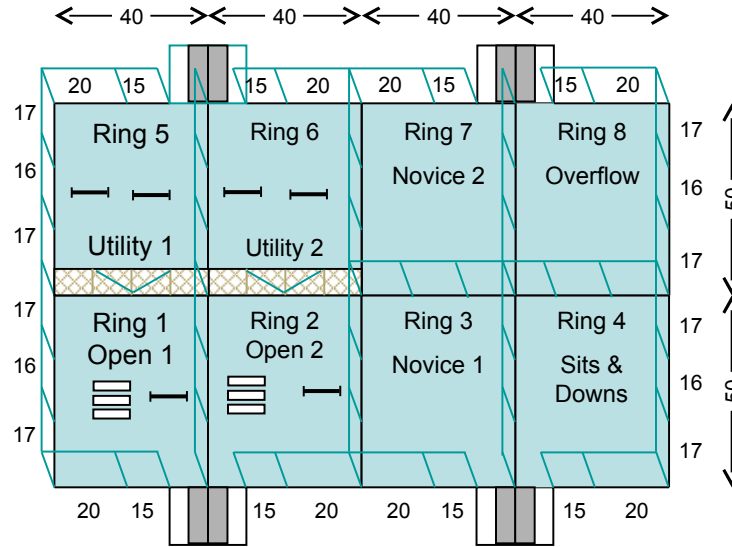

NORCAL "BEAT THE HEAT" MATCH SETUP 2010

Conformation ring setup: 18 poles

Obedience ring setup: 59 poles plus 8 baby gates (10ft ea)

Rally ring setup: 25 poles

Mist Tent

Check In &
Hospitality

= Canopy

= Table

= Ring Gates

Ring setup items needed: Total of 102 poles and 8 baby gates

- Obedience = 59 poles plus 8 baby gates (10ft ea) and 9 stanchions
- Rally = 25 poles
- Conformation = 18 poles
- Total of 6 club canopies for ring entrances (don't use one at practice ring)
- Total of 15 tables (figuring 2 for check in and hospitality)