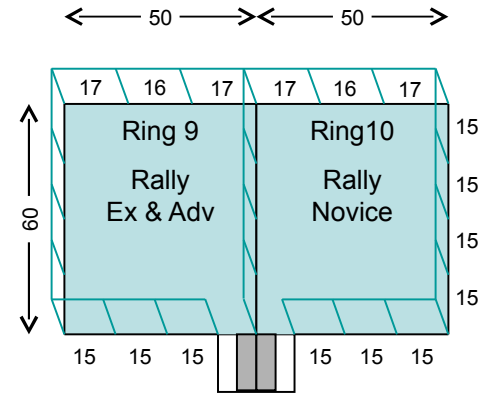

NORCAL "BEAT THE HEAT" MATCH SETUP 2010

Conformation ring setup: 18 poles

Obedience ring setup: 59 poles plus 8 baby gates (10ft ea)

Rally ring setup: 25 poles

Mist Tent

Check In &
Hospitality

= Canopy

= Table

= Ring Gates

Ring setup items needed: Total of 102 poles and 8 baby gates

- Obedience = 59 poles plus 8 baby gates (10ft ea) and 9 stanchions
- Rally = 25 poles
- Conformation = 18 poles
- Total of 6 club canopies for ring entrances (don't use one at practice ring)
- Total of 15 tables (figuring 2 for check in and hospitality)